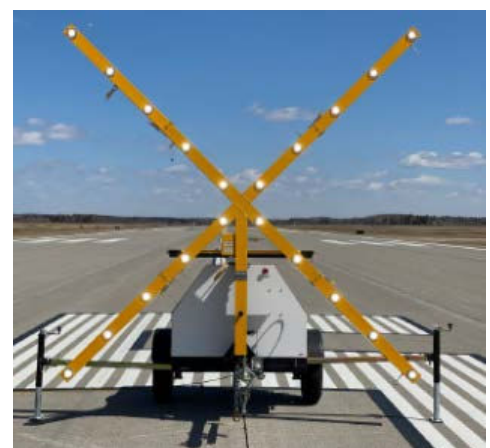

From installation and maintenance to long term operational reliability, we are committed to keeping your critical infrastructure running safely and efficiently.

If your Heliport is missing essential equipment, we are ready to assist.

Get in touch with us – we're here to help.

Prism & Glass

See full range under. "AST Aviation Glass & Prism"

Wind Direction Indicator

Internal Light

External Light

Windssock Red/
White or Orange

Runway Closed

Runway Closed
Portable Light

Runway Closed
Fabric

Runway Closed
Trailer

Halogen bulb

See full range under. "AST Halogen Bulb"

Sign Mandatory & Information

Runway Distance Marker

Arrestor Gear Marker