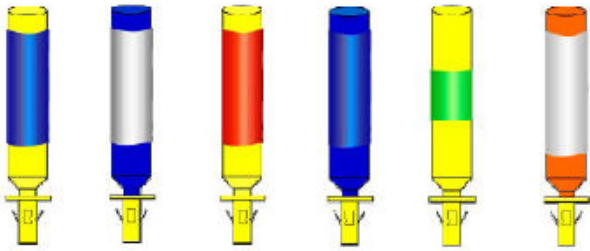

Bird Spike

Wind Direction Indicator

Internal Light

External Light

Windssock Red/
White or Orange

Traffic light

Follow-me (Yellow Flash
Red Steady burn)

Aircraft Chocks

LineLaner

Snow Marker

Repair of Prism and Color Filter

before - after

before - after

Snowplough ring

Spacer ring

Adapter ring with heating