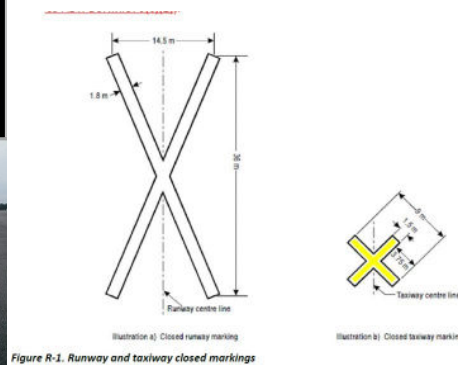

Runway Closed
Fabric