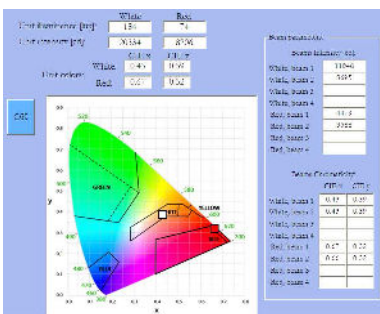

Fotometric measuring of AGL and PAPI

Temperature-resistant Spira fleksible warm air tube N (-55°C to +150°C)

Hybrid energy sun & wind

Stevenson screen

Signal lamp

Portabel Light Tester

Converter 6,6A til 24 VDC