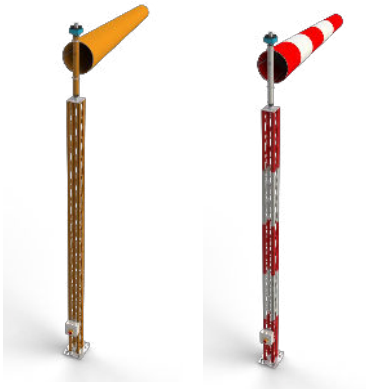

Get in touch with us – we're here to help.

Prism & Glass

See full range under. "AST Aviation Glass & Prism"

Wind Direction Indicator

Internal Light

External Light

Windssock Red/
White or Orange

Runway Closed

Runway Closed
Portable Light

Runway Closed
Fabric

Runway Closed
Trailer

Halogen bulb

See full range under. "AST Halogen Bulb"

Sign Mandatory & Information

Runway Distance Marker

Arrestor Gear Marker

Bird Spike

Wind Direction Indicator

Internal Light

External Light

Windssock Red/
White or Orange

Traffic light

Follow-me (Yellow Flash
Red Steady burn)

Aircraft Chocks