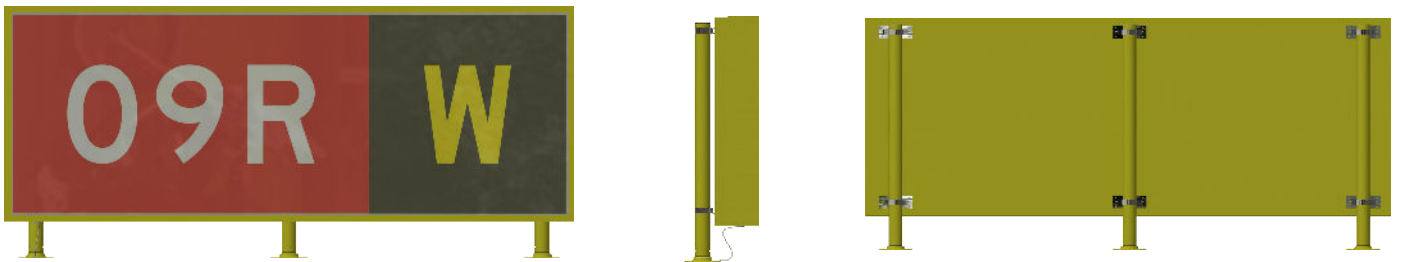

Runway Closed
Portable Light

Runway Closed
Fabric

Runway Closed
Trailer

Halogen bulb

See full range under. "AST Halogen Bulb"

Sign Mandatory & Information

Runway Distance Marker

Arrestor Gear Marker