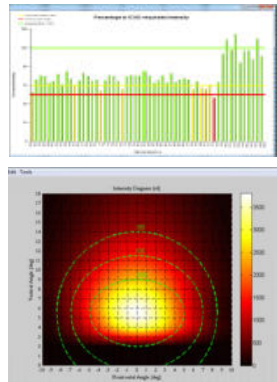

Fotometric measuring of AGL and PAPI

Temperature-resistant Spira fleksible warm air tube N (-55°C to +150°C)

Hybrid energy sun & wind

Stevenson screen

Signal lamp

Portabel Light Tester

Converter 6,6A til 24 VDC